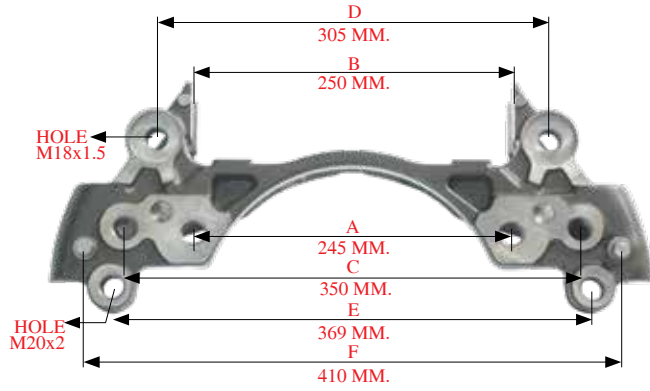

390103 BALATA TAŞIYICI / CARRIER

VOLVO - (With Pin)
RENAULT - (Without Pin)