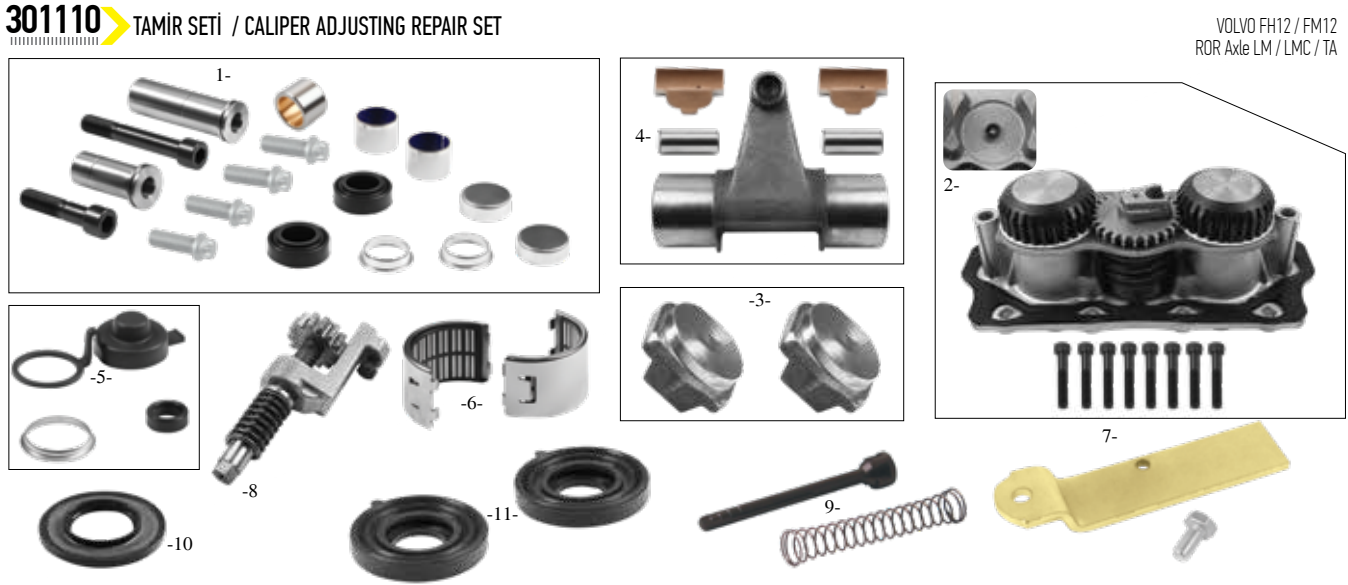

301110 TAMİR SETİ / CALIPER ADJUSTING REPAIR SET

VOLVO FH12 / FM12
ROR Axle LM / LMC / TA

PARÇA NO PART NUMBER	STOK KODU STOCK CODE	PARÇA ADI PART NAME	ÖLÇÜ DIMENSION	ADET PIECE
1	352121	TOZ LASTİK VE PERNO TAKIMI / CALIPER PIN & DUST RUBBER SET		1
2	301103	MEKANİZMA SETİ BİLYALI / MECHANISM SET		1
3	307104	KALİPER BİLYA YATAK TAKIMI / CALIPER BEARING LEVER SET		1
4	307131	MASURA BİLYA YATAK TAKIMI / LEVER		1
5	356106	KAUÇUK TAPA TAKIMI / RUBBER CAP SET		1
6	308105	MASURA BİLYA / ROLLER BEARING		1
7	311120	İPAT TUTUCU TAMİR TAKIMI / BRAKE PAD RETAINER KIT		1
8	303403	MANUEL AYAR DİŞLİSİ- R - L / MANUAL ADJUSTING GEAR- R - L (NEW MODEL)		1
9	341104	BALATA SEVİYE GÖSTERGESİ / INDICATOR		1
10	370110	KEÇE / SEAL		1
11	350101	TOZ LASTİK TAKIMI / CALIPER DUST RUBBER		1