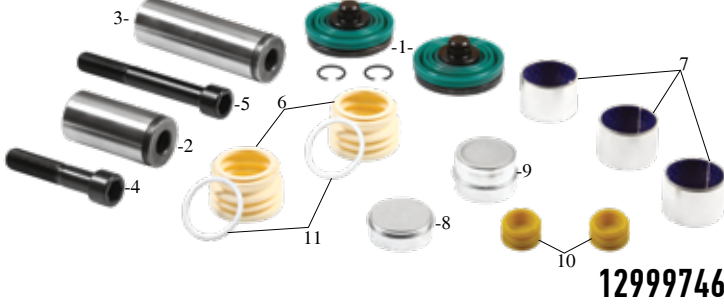

252112 TOZ LASTİK VE PERNO TAKIMI
CALIPER PIN & DUST RUBBER SET