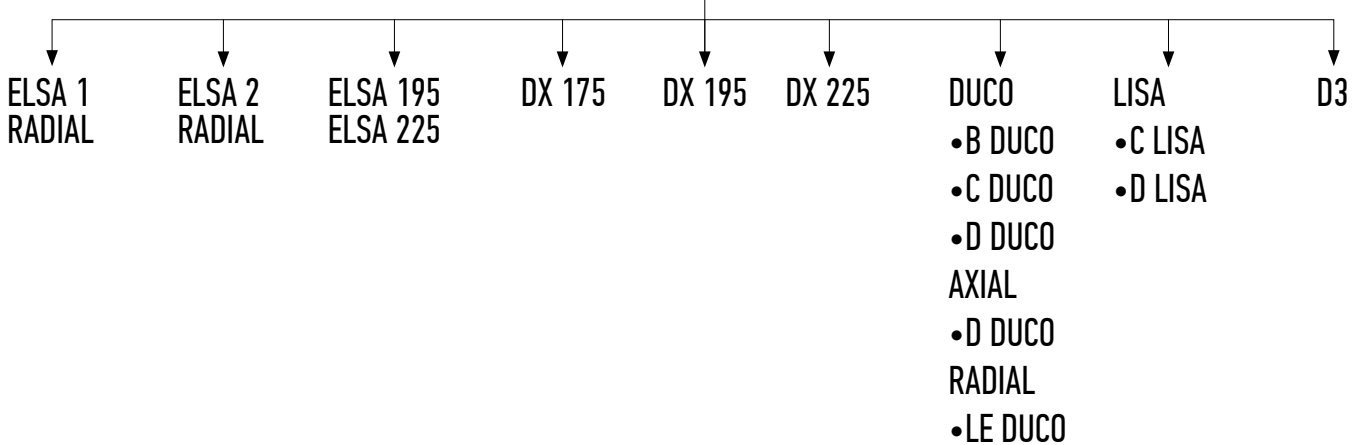

FOR MERITOR TYPE CALIPER