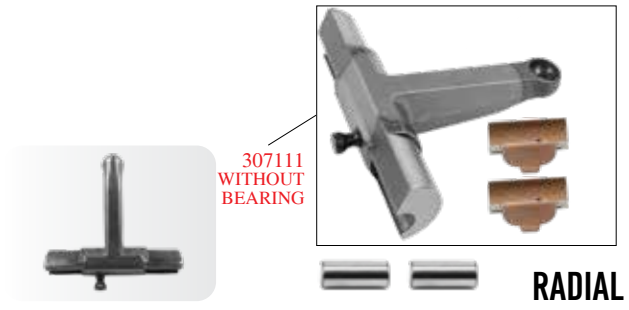

307132 > MASURA BİLYA YATAK TAKIMI / LEVER