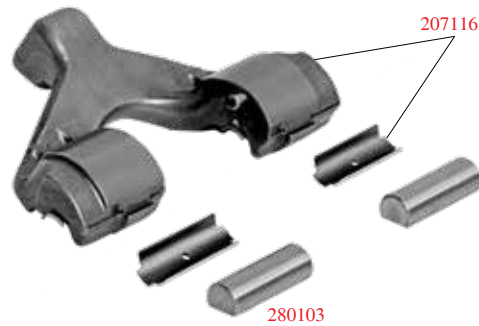

207117 MASURA BİLYA YATAĞI / LEVER

AROCS REAR