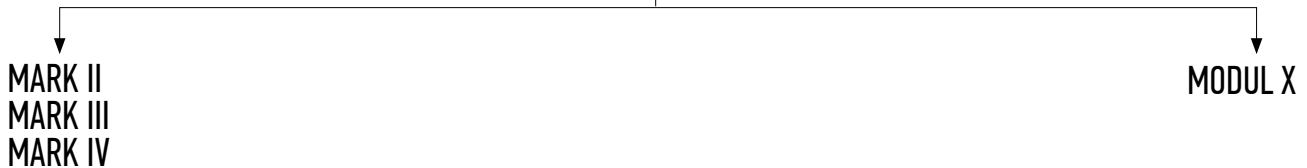

➤ FOR BODY & CARRIERS

316/321

FOR KNORR TYPE CALIPER

FOR WABCO TYPE CALIPER

FOR MERITOR TYPE CALIPER

FOR HALDEX TYPE CALIPER

FOR Z-CAM TYPE DRUM BRAKE

FOR WEDGE TYPE DRUM BRAKE