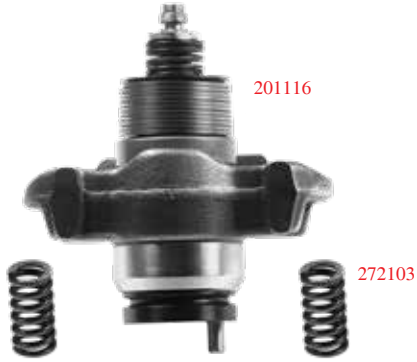

201104 TAMİR SETİ PİMLİ
CALIPER ADJUSTING MECHANISM (W/PIN) SHORT 110 MM.