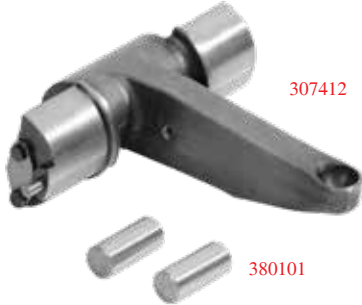

68322562PK4

307413 > AYAR MEKANİZMA YATAĞI TAKIMI-R-
ADJUSTING MECHANISM CLUTCH SYSTEM SET -R-