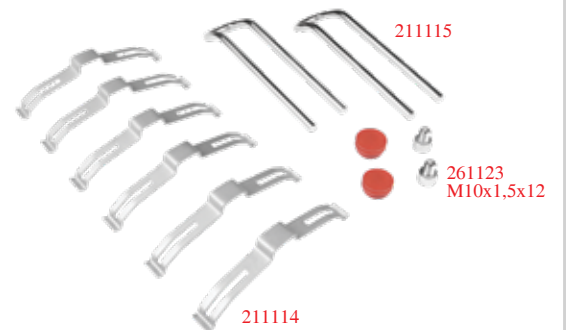

211110 İPAT TUTUCU TAMİR TK.
BRAKE PAD RETAINER KIT