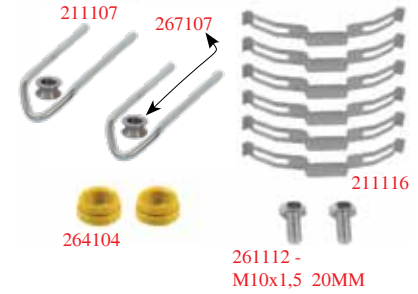

211103 İPAT TUTUCU TAMİR TK.
BRAKE PAD RETAINER KIT