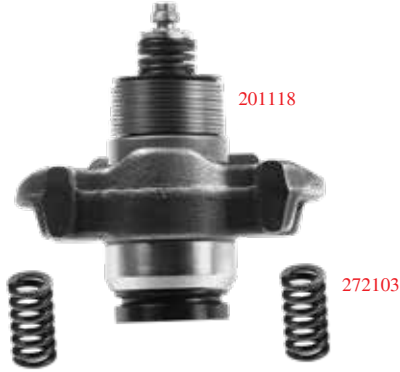

201104 TAMİR SETİ PİMLİ
CALIPER ADJUSTING MECHANISM (W/PIN) SHORT 110 MM.

PAN 17

202102 AYAR MEKANİZMASI PİMLİ
CALIPER ADJUSTING MECHANISM (W/PIN) SHORT 110 MM.

PAN 17

201106 TAMİR SETİ YARIKLI
CALIPER ADJUSTING MECHANISM (W/GROOVE) SHORT 110 MM.