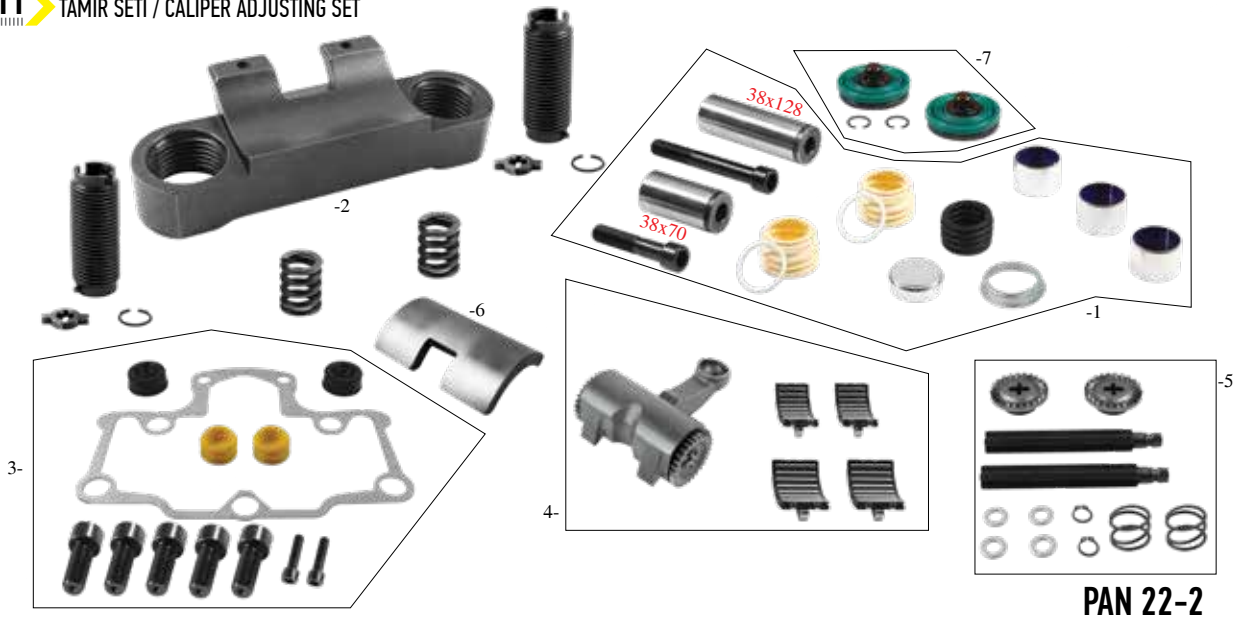

201111 TAMİR SETİ / CALIPER ADJUSTING SET

PARÇA NO PART NUMBER	STOK KODU STOCK CODE	PARÇA ADI PART NAME	ÖLÇÜ DIMENSION	ADET PIECE
1	252116	TOZ LASTİK VE PERNO TAKIMI / CALIPER PIN & DUST RUBBER SET		1
2	207102	MASURA BİLYA YATAĞI VE CİVATA TAKIMI / SHAFT HOUSING & BOLT SET		1
3	256103	KAPAK CONTA VE KEÇE TAKIMI / CALIPER HEAD GASKET AND SEAL SET		1
4	207103	MASURA BİLYA YATAĞI SETİ VE BİLYA TAKIMI / LEVER AND ROLLER BEARING SET		1
5	255102	MASURA BİLYA YATAĞI CİRCİR TAKIMI/ LEVER BEARING ADJUSTING SET		1
6	207107	MASURA BİLYA YATAĞI / ROLLER BEARING HOUSING		1
7	250104	TOZ LASTİK TAKIMI / DUST RUBBER SET		1