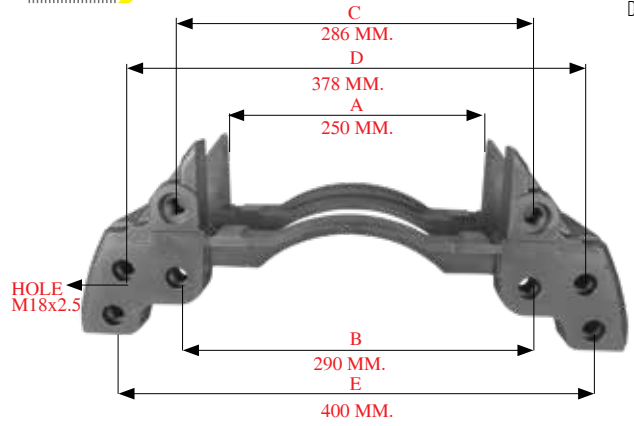

190109 > BALATA TAŞIYICI / CARRIER

SCANIA 4 SERIES
DAF